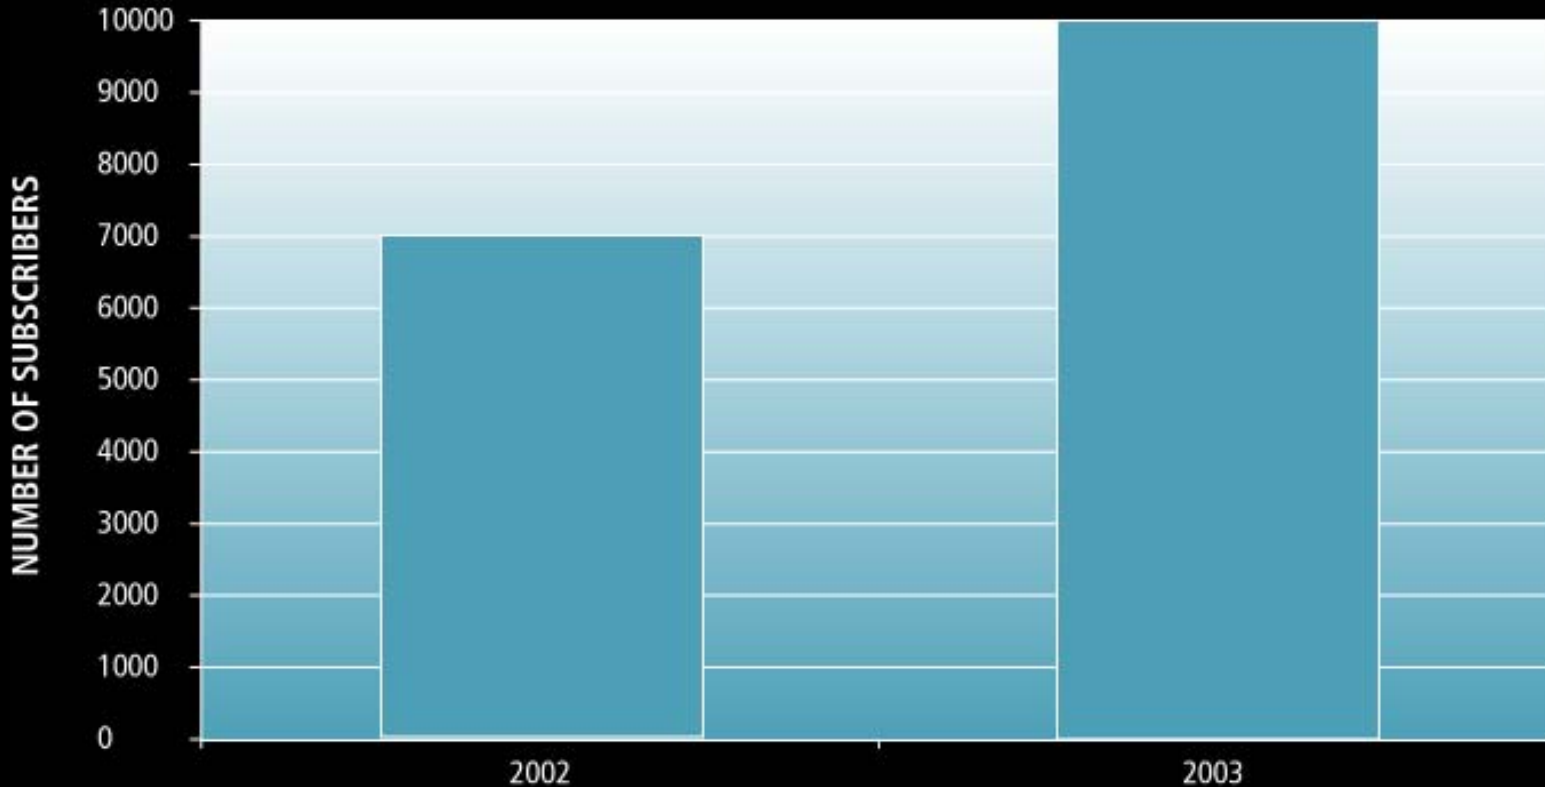

B-INNOVATIVE MAGAZINE SUBSCRIBER INCREASE