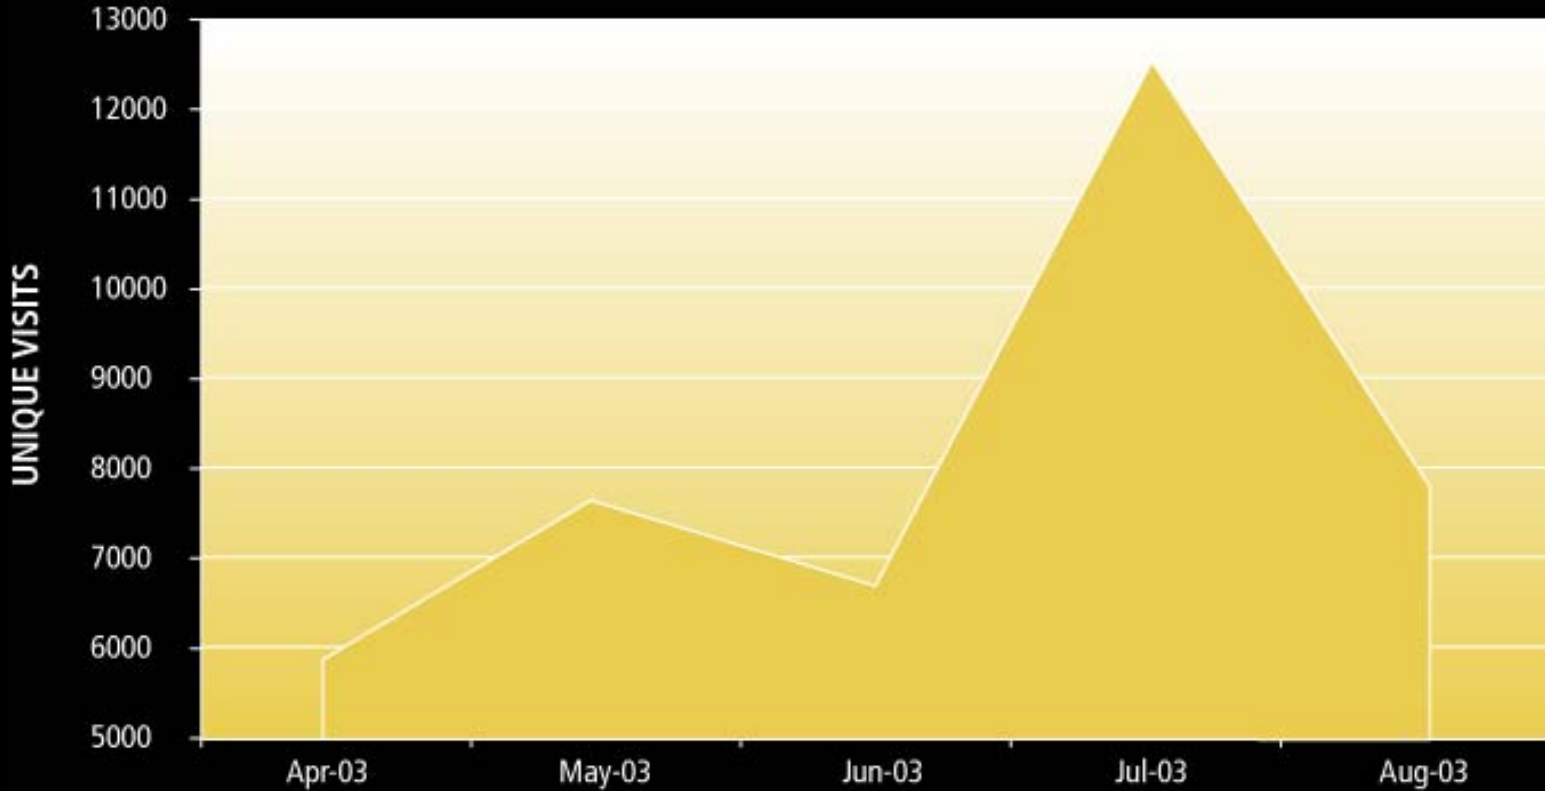

SITE VISITS